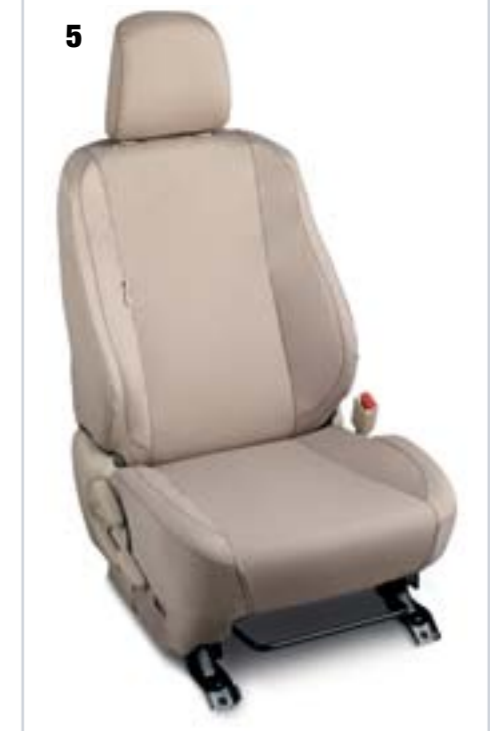

COVERS AND MATS

	PART NUMBER	PART DESCRIPTION	DESCRIPTION
1	PZN58P0004	Carpet set - Dark Grey with ivory binding, tuftex classic	Luxury, high-quality carpet that is dust absorbent, stain proof and fire resistant. Gives you that added touch of luxury and protects your vehicle's original carpet
	PZN58P0003	Carpet set - Dark Grey with Medium Grey binding, tuftex Classic (not shown)	
2	PZ49KJ2351RJ	Floor mats - rubber	Ultra-tough waterproof moulded rubber mat set. Protects your vehicle's original carpet and is extremely easy to clean.
3	PZN58P1004	Load area mat - Dark grey with ivory binding	High quality boot mat that protects your load area mat.
	PZN58P1005	Load area mat - Dark Grey with Medium Grey binding (not shown)	
4	PZ434J2304PJ	Trunk liner	Moulded polyurethane waterproof tray. Protects your load area from spillages and other cargo accidents.
	PZN58P1006	Load area mat - non slip rubber (not shown)	Perfumed non-slip rubber mat.
5	PZN71P0001	Cantech - Seat covers (Beige), shown	If you like the look, feel and comfort of canvas, but still demand the performance of the latest synthetic fabrics, Cantech seat covers will protect the soft leather finishes. Extremely durable and easy to keep clean, the covers are great for protecting your new seats from kids, dogs and off-road activities.
	PZN71P0002	Cantech - Seat covers (Grey) (not shown)	
	PZN71P0007	Cantech Jumpseat Covers (Beige) (not shown)	
	PZN71P0006	Cantech Jumpseat Covers (Grey) (not shown)	
	PZN71P0003	Taktech - Seat covers (Beige) (not shown)	This quality range of waterproof seat covers will protect the soft leather finishes. Extremely durable and easy to keep clean, the covers are great for protecting your new seats from kids, dogs and off-road activities.
	PZN71P0000	Taktech - Seat covers (Grey) (not shown)	
	PZN71P0005	Taktech Jumpseat Covers (Beige) (not shown)	
	PZN71P0004	Taktech Jumpseat Covers (Grey) (not shown)	
	PZN58P1010	Cantech Exec Loadliner (Beige) (not shown)	Loadliner lines the rear load area with a tailor-made padded and waterproof lining. Protects the interior from damage. Great if you like dogs, camping, outdoor adventure activities and off-roading.
	PZN58P1007	Cantech Exec Loadliner (Grey) (not shown)	
	PZN58P1009	Taktech Exec Loadliner (Beige) (not shown)	
	PZN58P1008	Taktech Exec Loadliner (Grey) (not shown)